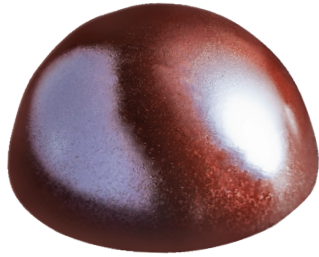

*"Chocolate Universe"
Hand Crafted*

LA ROSE NOIRE

Gérard
Dubois

Swiss Chalet
FINE FOODS

TM

Chocolate Universe

Dark Chocolate Globe Large

20 - 23 g / 0.71 - 0.81 oz./pc.
9 pcs/tray, 5 trays/box
H: 40 mm, 1.57 in
Ø: 80 mm, 3.15 in
Item # 967011

Dark Chocolate Moon Large

16 - 19 g / 0.56 - 0.67 oz./pc.
9 pcs/tray, 5 trays/box
H: 40 mm, 1.57 in
Ø: 80 mm, 3.15 in
Item # 967004

Dark Chocolate Galaxy Large

13 - 16 g / 0.46 - 0.56 oz./pc.
9 pcs/tray, 5 trays/box
H: 40 mm, 1.57 in
Ø: 80 mm, 3.15 in
Item # 967005

Dark Chocolate Crater Large

12 - 15 g / 0.42 - 0.53 oz./pc.
9 pcs/tray, 5 trays/box
H: 40 mm, 1.57 in
Ø: 80 mm, 3.15 in
Item # 967009

*Size and weight are approximate and should be used as a reference only