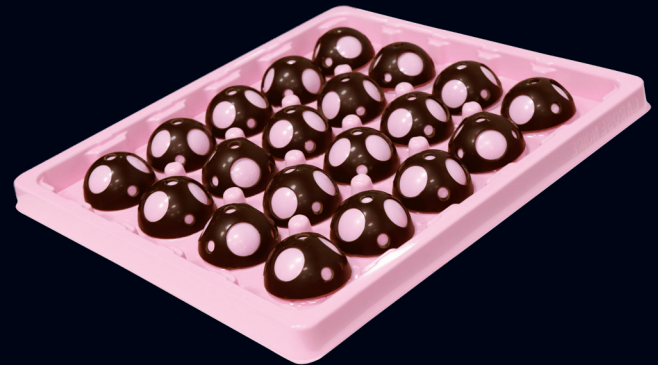

*"Chocolate Universe"
Hand Crafted*

LA ROSE NOIRE

Gérard
Dubois

Swiss Chalet
FINE FOODS

TM

Chocolate Universe

Dark Chocolate Globe Large

20 - 23 g / 0.71 - 0.81 oz./pc.
9 pcs/tray, 5 trays/box
H: 40 mm, 1.57 in
Ø: 80 mm, 3.15 in
Item # 967011

Chocolate Universe

Dark Chocolate Globe Small

6 - 8 g / 0.21 - 0.28 oz./pc.
20 pcs/tray, 6 trays/box
H: 25 mm, 0.98 in
Ø: 50 mm, 1.97 in
Item # 967006

Dark Chocolate Moon Small

4 - 6 g / 0.14 - 0.21 oz./pc.
20 pcs/tray, 6 trays/box
H: 25 mm, 0.98 in
Ø: 50 mm, 1.97 in
Item # 967008

Dark Chocolate Galaxy Small

4 - 6 g / 0.14 - 0.21 oz./pc.
20 pcs/tray, 6 trays/box
H: 25 mm, 0.98 in
Ø: 50 mm, 1.97 in
Item # 967007

Dark Chocolate Crater Small

4 - 6 g / 0.14 - 0.21 oz./pc.
20 pcs/tray, 6 trays/box
H: 25 mm, 0.98 in
Ø: 50 mm, 1.97 in
Item # 967010