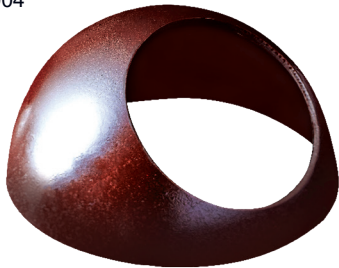

*"Chocolate Universe"
Hand Crafted*

LA ROSE NOIRE

Gérard
Dubois

Swiss Chalet
FINE FOODS

TM

Chocolate Universe

Dark Chocolate Globe Large

20 - 23 g / 0.71 - 0.81 oz./pc.
9 pcs/tray, 5 trays/box
H: 40 mm, 1.57 in
Ø: 80 mm, 3.15 in
Item # 967011

Dark Chocolate Moon Large

16 - 19 g / 0.56 - 0.67 oz./pc.
9 pcs/tray, 5 trays/box
H: 40 mm, 1.57 in
Ø: 80 mm, 3.15 in
Item # 967004

Dark Chocolate Galaxy Large

13 - 16 g / 0.46 - 0.56 oz./pc.
9 pcs/tray, 5 trays/box
H: 40 mm, 1.57 in
Ø: 80 mm, 3.15 in
Item # 967005

Dark Chocolate Crater Large

12 - 15 g / 0.42 - 0.53 oz./pc.
9 pcs/tray, 5 trays/box
H: 40 mm, 1.57 in
Ø: 80 mm, 3.15 in
Item # 967009

*Size and weight are approximate and should be used as a reference only