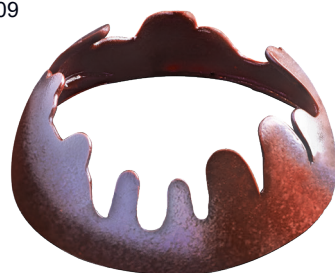

*"Chocolate Universe"
Hand Crafted*

LA ROSE NOIRE

Gérard
Dubois

Swiss Chalet
FINE FOODS

TM

Chocolate Universe

Dark Chocolate Globe Large

20 - 23 g / 0.71 - 0.81 oz./pc.
9 pcs/tray, 5 trays/box
H: 40 mm, 1.57 in
Ø: 80 mm, 3.15 in
Item # 967011

Dark Chocolate Moon Large

16 - 19 g / 0.56 - 0.67 oz./pc.
9 pcs/tray, 5 trays/box
H: 40 mm, 1.57 in
Ø: 80 mm, 3.15 in
Item # 967004

Dark Chocolate Galaxy Large

13 - 16 g / 0.46 - 0.56 oz./pc.
9 pcs/tray, 5 trays/box
H: 40 mm, 1.57 in
Ø: 80 mm, 3.15 in
Item # 967005

Dark Chocolate Crater Large

12 - 15 g / 0.42 - 0.53 oz./pc.
9 pcs/tray, 5 trays/box
H: 40 mm, 1.57 in
Ø: 80 mm, 3.15 in
Item # 967009

*Size and weight are approximate and should be used as a reference only